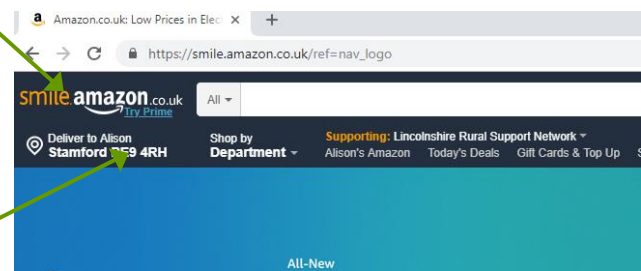

How do I support LRSN when shopping on AmazonSmile?

On your first visit to smile.amazon.co.uk you need to select a charitable organisation to receive donations from eligible purchases before you begin shopping. We will remember your selection, and then every eligible purchase you make at smile.amazon.co.uk will result in a donation. Amazon will donate 0.5% of the net purchase price (excluding VAT, returns and shipping fees) of your eligible AmazonSmile purchases.

FIND OUT MORE ABOUT DONATIONS WITH AMAZON SMILE AT [WWW.LRSN.CO.UK](https://www.lrsn.co.uk)